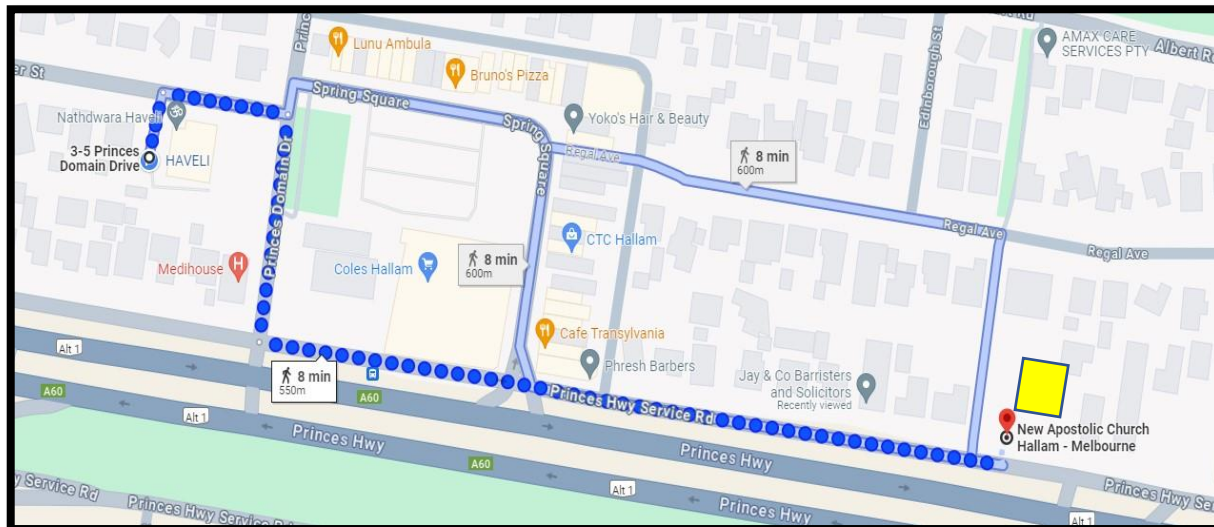

Nathdwara Education & Cultural Centre

3-5 Princes Domain Drive, Hallam. 3803

Parking plan - Saturday, 16th November '24

DO NOT PARK IN THIS ZONE

PLEASE PARK IN THIS ZONES.

**WATCH FOR THE PARKING
SIGNS TO AVOID ANY FINES.**