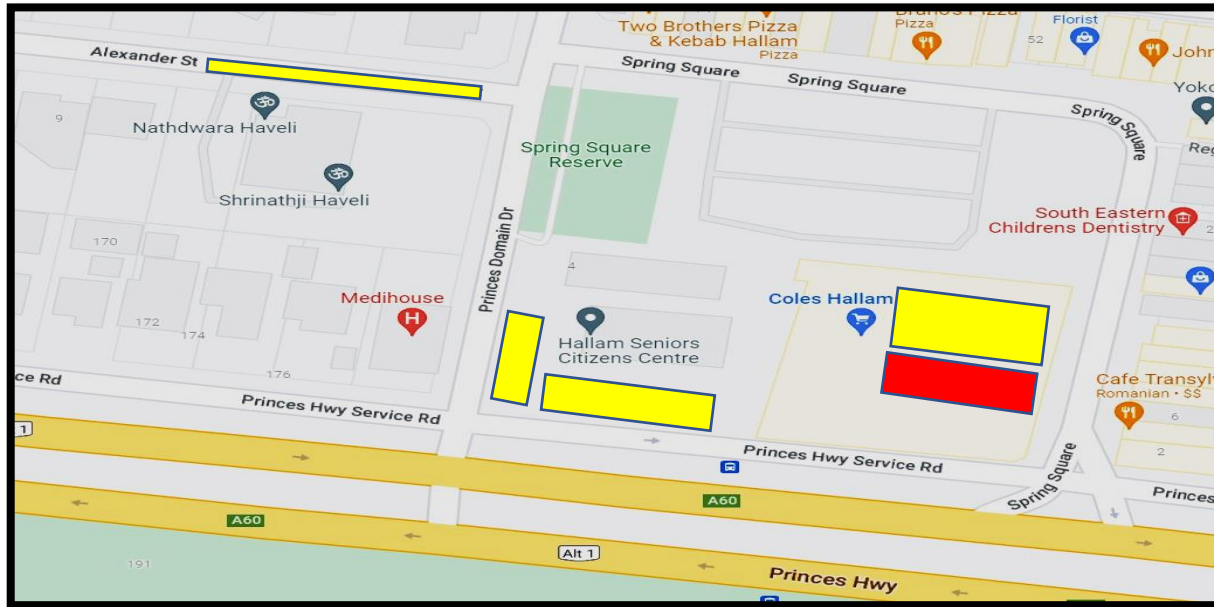

Nathdwara Education & Cultural Centre

3-5 Princes Domain Drive, Hallam. 3803

Parking plan - Saturday, 16th November '24

DO NOT PARK IN THIS ZONE

PLEASE PARK IN THIS ZONES.

**WATCH FOR THE PARKING
SIGNS TO AVOID ANY FINES.**